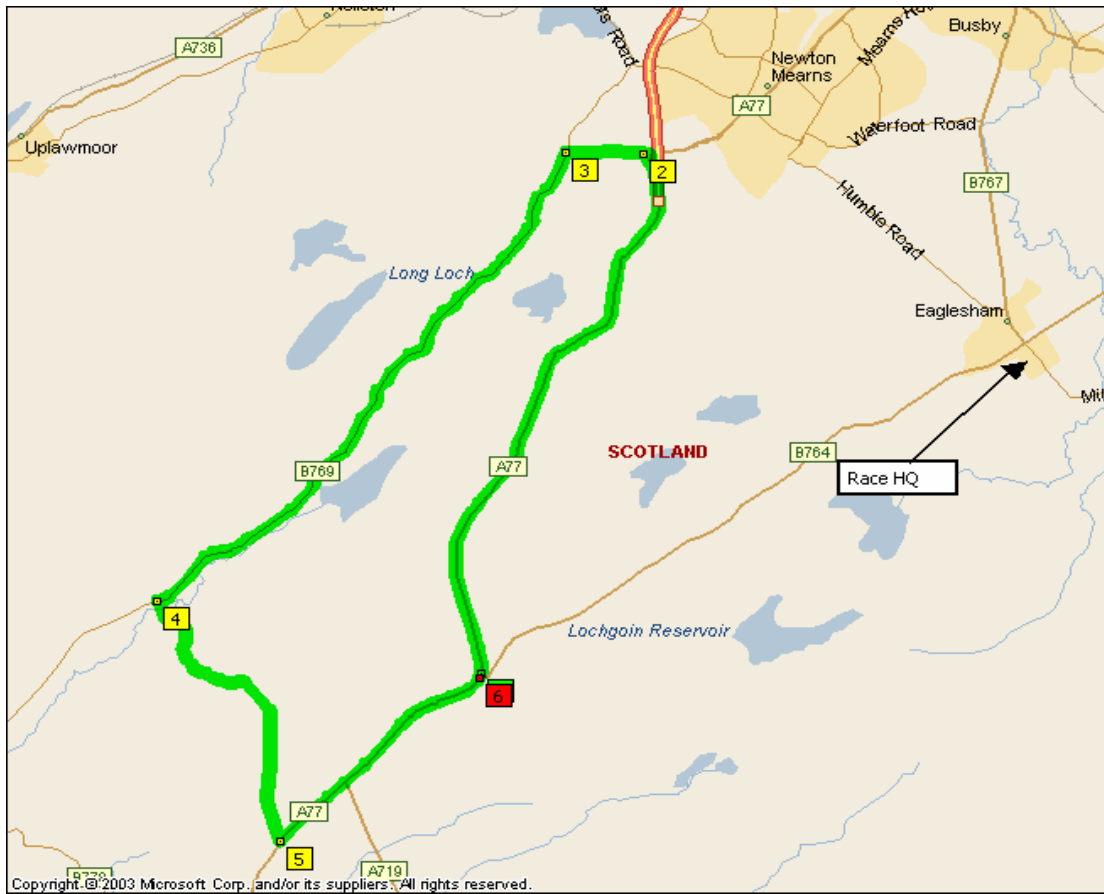

Race Circuit 5 laps (85mls + 6mls neutral zone to circuit)

Strip/Race HQ